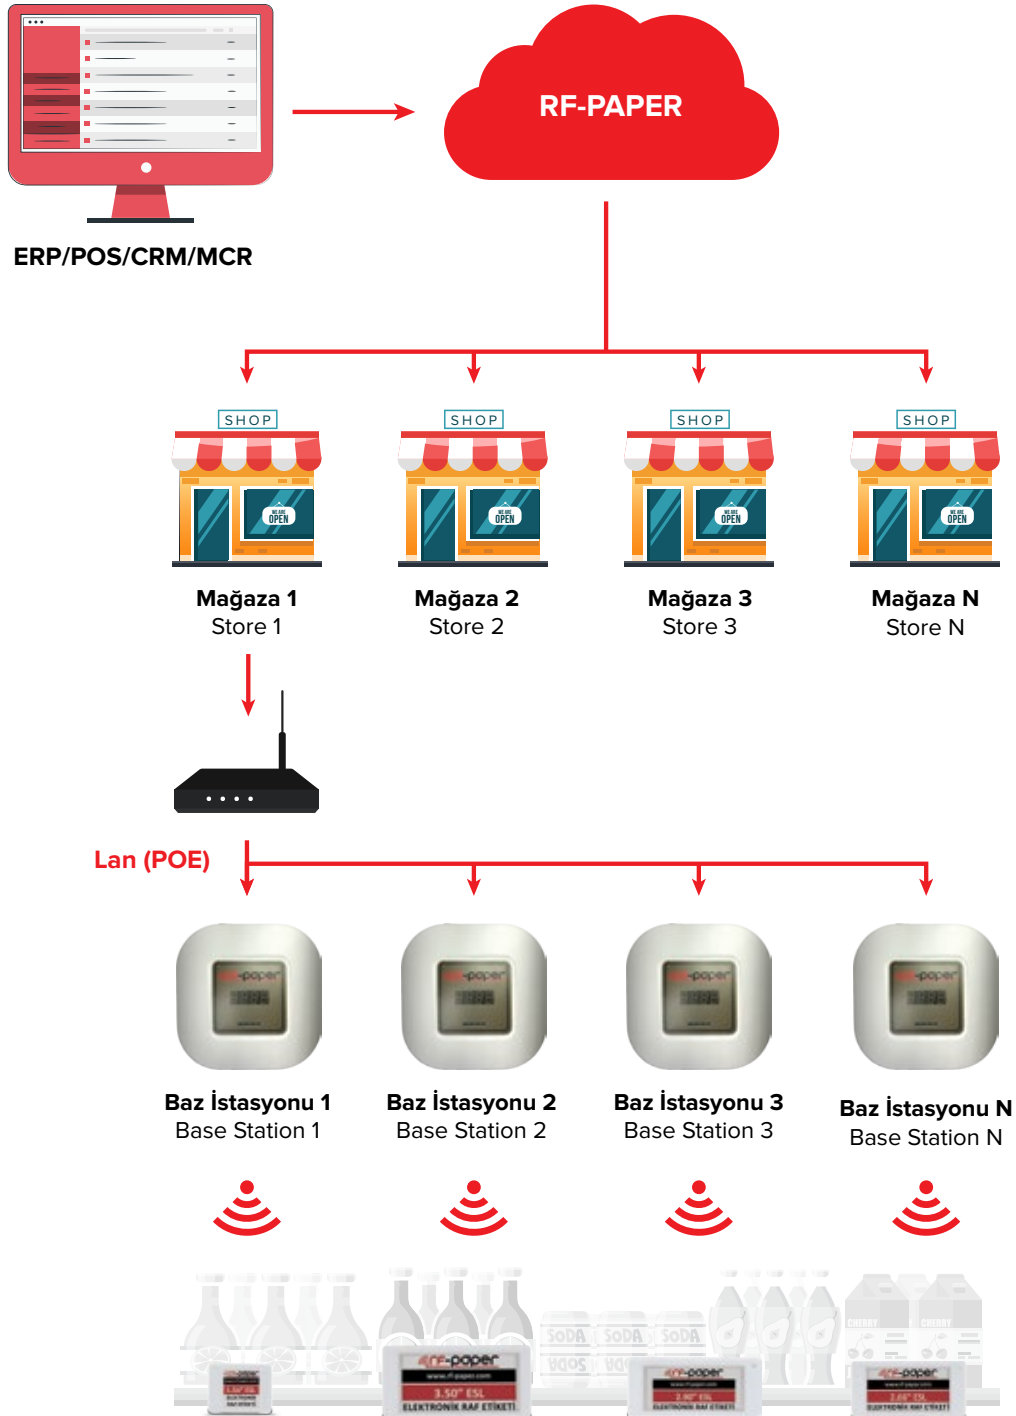

Therefore, European countries with the highest labor costs are leading in the adoption of electronic shelf label products. With the gradual development of the Online-to-Offline (O2O) mode combination, the demand for electronic shelf labels has increased. The usage of electronic shelf labels is doubling every year.

## Elektronik Raf Etiketi Çözümü Nedir?

### What is an Electronic Shelf Label solution?

Rf-Paper® elektronik raf etiketi çözümü, üç ana bileşenden oluşur: Elektronik raf etiketi yönetim sistemi (ESL Yazılımı), kablosuz baz İstasyonu/AP ve elektronik raf etiketi. Bu bileşenler, bir araya gelerek etkili ve entegre bir çözüm sunar.

The Rf-Paper® electronic shelf label solution consists of three main components: the electronic shelf label management system (ESL Software), the wireless base station/AP, and the electronic shelf label. Together, these components provide an effective and integrated solution.